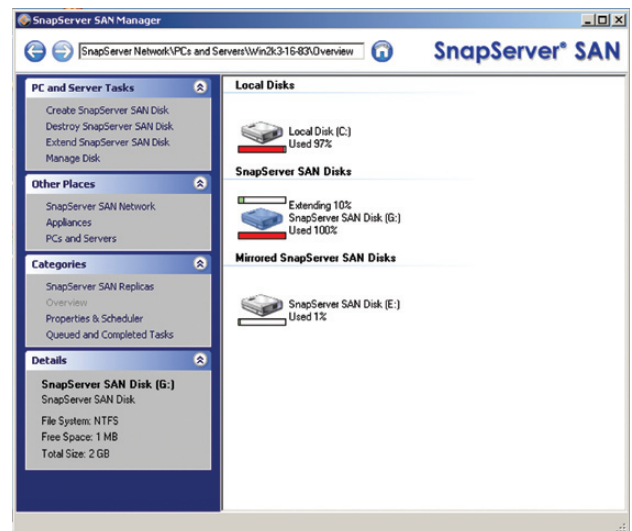

Figure 2 – vSphere interface with SnapServer SAN tab integrated

Hyper-V Specific Integration

- ✓ “Single-Click” Volume Creation—Create the target; Connect the iSCSI Initiator and Create the Windows Volume...all in one click of the mouse. Compare that to doing each step manually. (Figure 3)
- ✓ Automated Capacity Expansion—No more worries about running out of capacity or having to “guess” at how much capacity you “may” need in the future. Simply set the policy for automatically extending your Windows Volume and our intelligent expansion feature handles all those tricky diskpart commands for you. (Figure 4)
- ✓ Full management interface for the entire SnapServer SAN environment with full support for Microsoft MPIO VDS and VSS.
- ✓ Supports the Hyper-V VSS Writer directly for Replications and Backups.
- ✓ Enables Application Consistency utilizing VSS for Replications and Backups.
- ✓ Provides access for guest VM’s to iSCSI targets directly without having to expose to Hyper-V host.
- ✓ Active-Active Failover supported for clustered Hyper-V Servers.

Figure 3 – SnapServer SAN Manager Windows application

Figure 4 – SnapServer SAN Manager’s Automated Capacity Expansion for Windows in action

Hardware RAID Support
Capacity/S2000 Appliance
Capacity Expansion

S2000 2U iSCSI SAN Appliance
0, 1, 5, 6,10, 50, 60
12 drives SAS, SATA (intermix supported)
Up to seven 2U 12 drive E2000 enclosures
can be added

Microsoft Certifications

- ✓ Windows Server 2003
- ✓ Windows Server 2008
- ✓ Windows Server 2008 R2