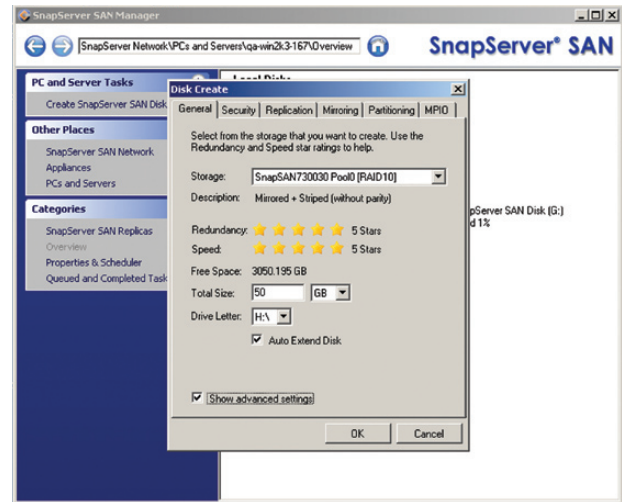

Figure 2 – vSphere interface with SnapServer SAN tab integrated

Hyper-V Specific Integration

- ✓ “Single-Click” Volume Creation—Create the target; Connect the iSCSI Initiator and Create the Windows Volume...all in one click of the mouse. Compare that to doing each step manually. (Figure 3)
- ✓ Automated Capacity Expansion—No more worries about running out of capacity or having to “guess” at how much capacity you “may” need in the future. Simply set the policy for automatically extending your Windows Volume and our intelligent expansion feature handles all those tricky diskpart commands for you. (Figure 4)
- ✓ Full management interface for the entire SnapServer SAN environment with full support for Microsoft MPIO VDS and VSS.
- ✓ Supports the Hyper-V VSS Writer directly for Replications and Backups.
- ✓ Enables Application Consistency utilizing VSS for Replications and Backups.
- ✓ Provides access for guest VM’s to iSCSI targets directly without having to expose to Hyper-V host.
- ✓ Active-Active Failover supported for clustered Hyper-V Servers.

Figure 3 – SnapServer SAN Manager Windows application

Figure 4 – SnapServer SAN Manager’s Automated Capacity Expansion for Windows in action

Hardware RAID Support
Capacity/S2000 Appliance
Capacity Expansion