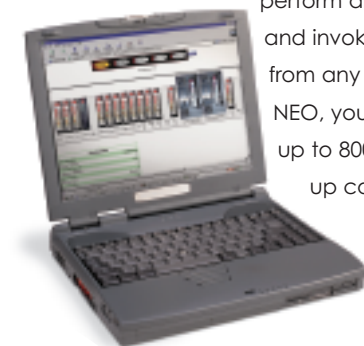

Fully removable magazines make bulk loading and media swapping easy.

Customize your connectivity interface using Virtual Interface Architecture cPCI card bays.

Easy to Use and Service

As advanced as the NEO family libraries are, they remain incredibly easy to use. All operator controls are accessible through a touch-screen, graphical user interface. Drives, power supplies, controllers and interface cards are all removable without having to use special tools. Our patented mailslot design lets you add and remove cartridges easily without disrupting the system.

Intuitive touch-screen controls are easy to learn and simple to use.

Mailslot design means you can add and remove cartridges easily without disrupting the system.

Remotely Control Your Tape Library

With NEO's embedded WebTLC™ management tool, you can monitor your NEO library and manage its functions from any browser. You can monitor the system, move tapes, load and unload drives, upload firmware upgrades, make configuration changes, perform diagnostics, and invoke fail-over—all from any location. With NEO, you not only get up to 800 TB of back-up capacity, you get a life.